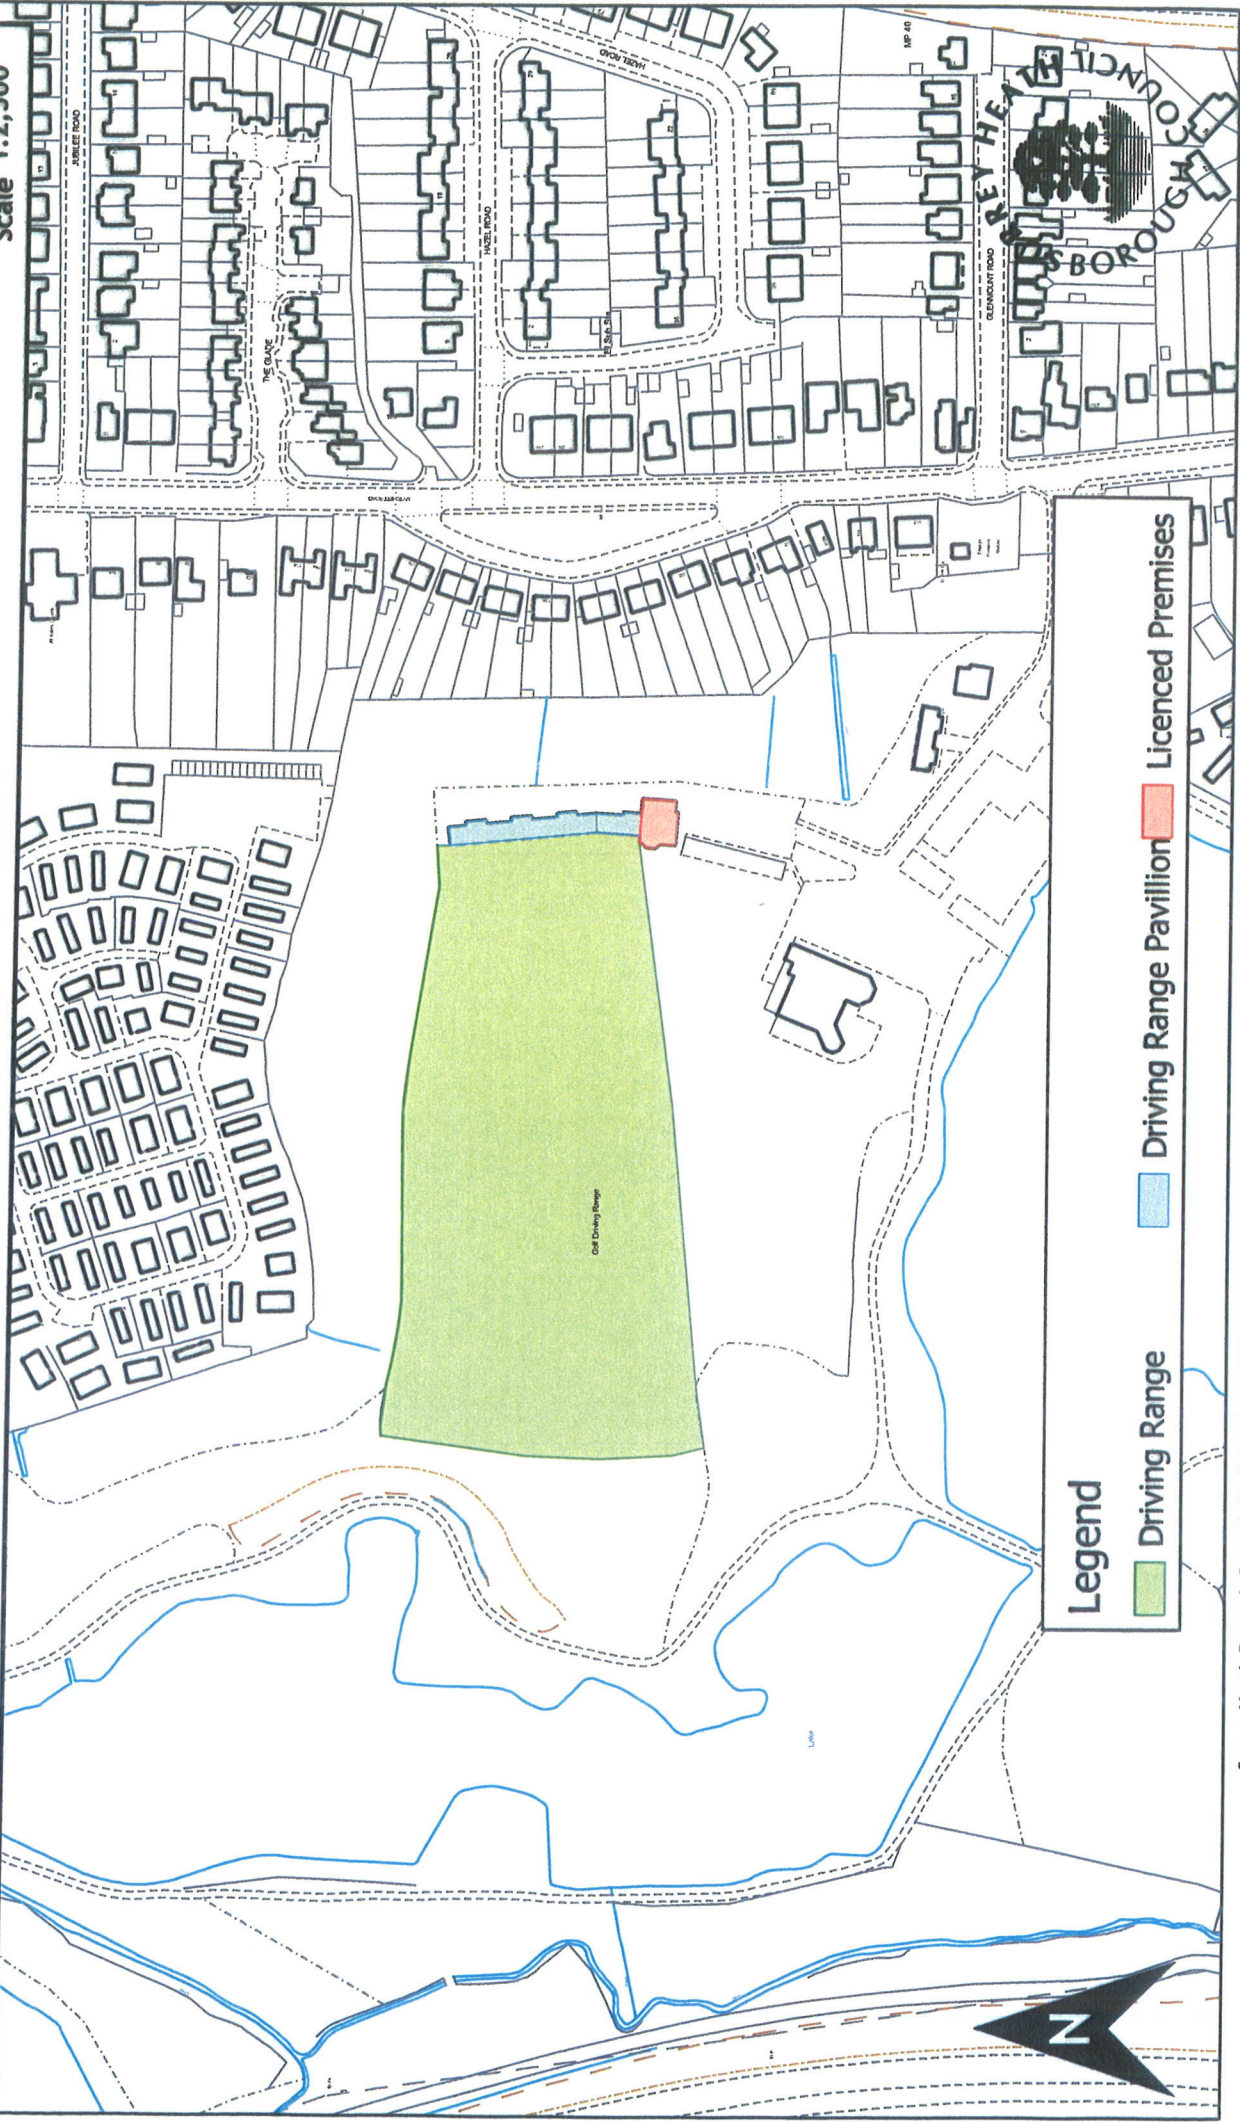

Licensing application at Waters Edge, 220 Mytchett Road, Mytchett, Camberley, GU16 6AX

Produced: 07.11.2014

Scale 1:2,500

Legend

- Driving Range
- Driving Range Pavilion
- Licenced Premises